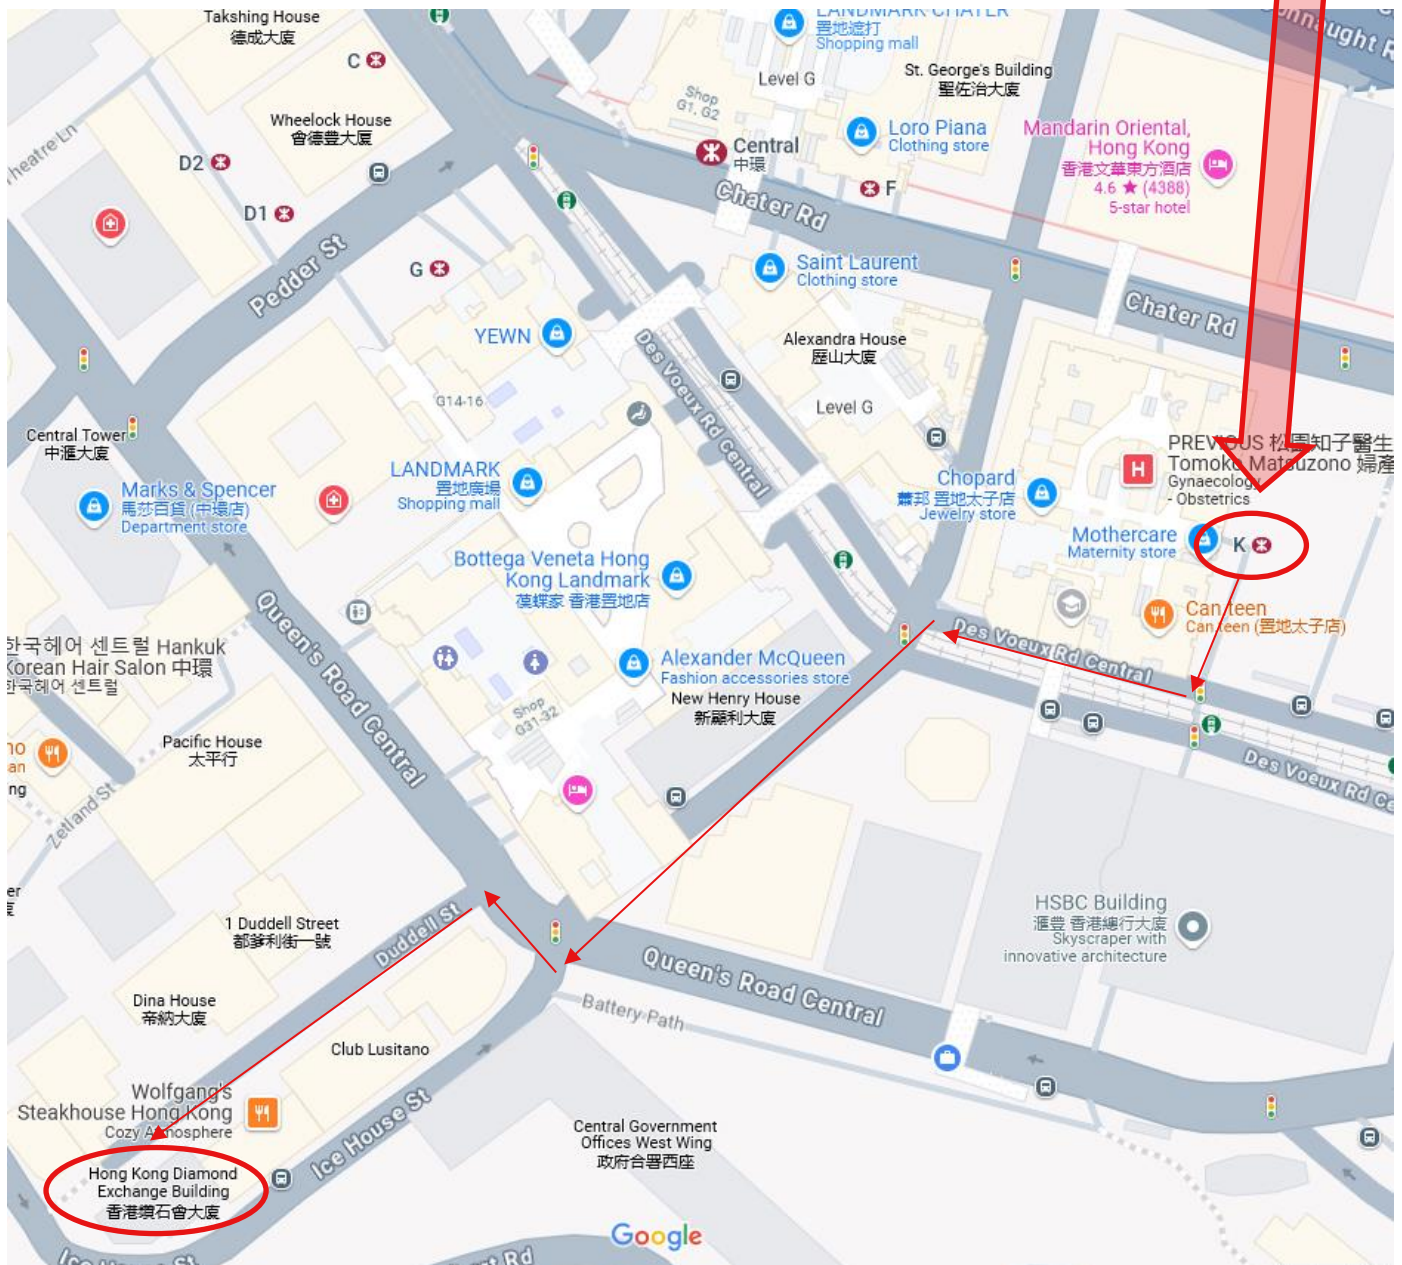

MTR Central, Exit K

Austrian Trade Commission
13/F, Diamond Exchange Building
8-10 Duddell Street, Central
Hong Kong
T. (852) 2522 2388

Google Maps: <https://goo.gl/maps/bkbPEY2unvz>

奧地利商務專公署
香港中環都爹利街 8-10 號
鑽石會大廈 13 樓 電話: (852) 2522 2388